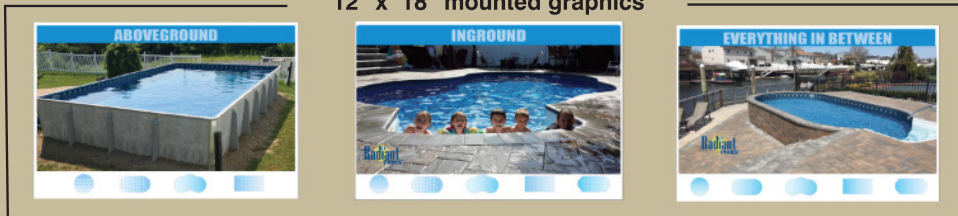

# All New Radiant Pools Showroom Display Now Available!

14" x 20"  
mounted graphic

36" x 24" mounted graphic

14" x 20"  
mounted graphic

12" x 18" mounted graphics

Introducing an all new showroom display for Radiant Pool dealers. This new updated wall panel display is designed for minimum space with maximum impact.

- Entire display can easily fit in a 6'-8' space.
- Wall sections now come with new graphic decals already affixed.
- Full color, high quality graphics are mounted on rigid, heavy duty Encore board, that are lightweight and sturdy, for secure wall hanging.
- All display components are packaged in a single box that can be shipped via UPS or easily go with a pool shipment.